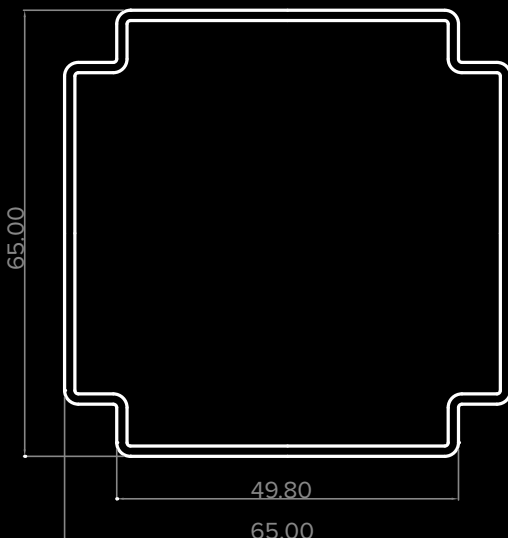

Suitable for Eurocell

AE10/EURO
10mm COUPLER/BUTT JOINT

AEDMA/EURO
MEETING STYLE ADAPTOR

AEBP170/EURO
150° - 170° BAY POLE

AE360
42mm BAY POLE

AEBP150/EURO
120° - 150° BAY POLE

LINK JACK 5
Bay Jack

AEL 6565
65mm SQUARE CORNER POST

AE135/EURO
135° BAY POST