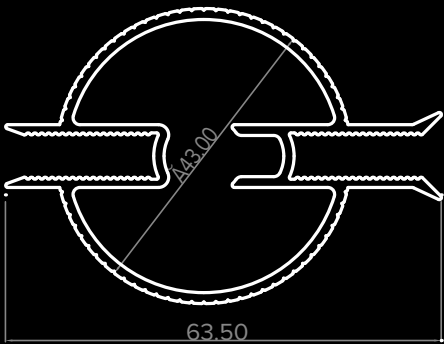

Suitable for Eurocell

AE10/EURO
10mm COUPLER/BUTT JOINT

AEDMA/EURO
MEETING STYLE ADAPTOR

AEBP170/EURO
150° - 170° BAY POLE

AE360
42mm BAY POLE

AEBP150/EURO
120° - 150° BAY POLE

LINK JACK 5
Bay Jack

AEL 6565
65mm SQUARE CORNER POST

AE135/EURO
135° BAY POST