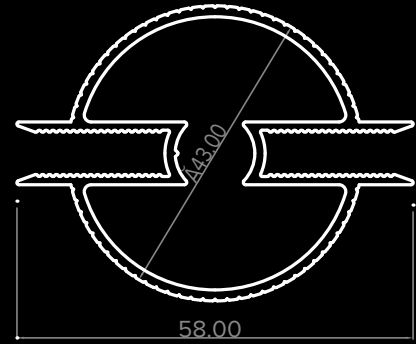

Suitable for Eurocell

AE10/EURO
10mm COUPLER/BUTT JOINT

AEDMA/EURO
MEETING STYLE ADAPTOR

AEBP170/EURO
150° - 170° BAY POLE

AE360
42mm BAY POLE

AEBP150/EURO
120° - 150° BAY POLE

LINK JACK 5
Bay Jack

AEL 6565
65mm SQUARE CORNER POST

AE135/EURO
135° BAY POST