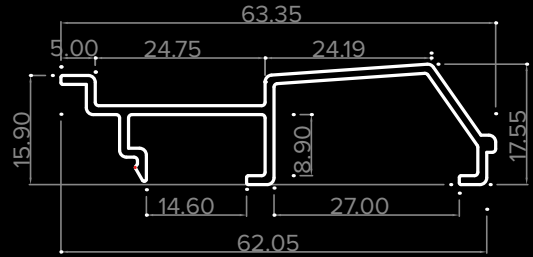

Suitable for Eurocell

AE10/EURO
10mm COUPLER/BUTT JOINT

AEDMA/EURO
MEETING STYLE ADAPTOR

AEBP170/EURO
150° - 170° BAY POLE

AE360
42mm BAY POLE

AEBP150/EURO
120° - 150° BAY POLE

LINK JACK 5
Bay Jack

AEL 6565
65mm SQUARE CORNER POST

AE135/EURO
135° BAY POST