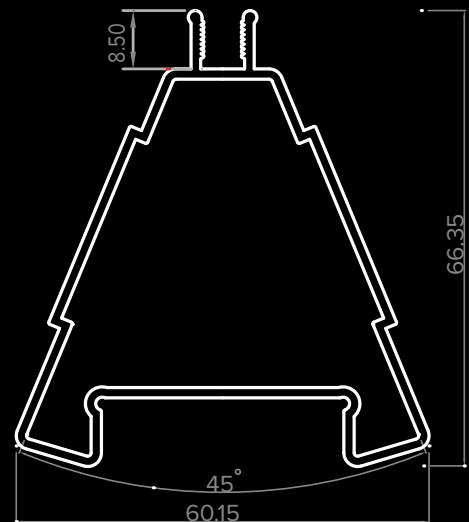

Suitable for Eurocell

AE10/EURO
10mm COUPLER/BUTT JOINT

AEDMA/EURO
MEETING STYLE ADAPTOR

AEBP170/EURO
150° - 170° BAY POLE

AE360
42mm BAY POLE

AEBP150/EURO
120° - 150° BAY POLE

LINK JACK 5
Bay Jack

AEL 6565
65mm SQUARE CORNER POST

AE135/EURO
135° BAY POST