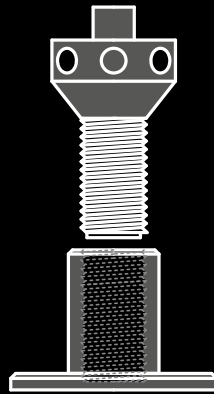

Suitable for Eurocell

AE10/EURO
10mm COUPLER/BUTT JOINT

AEDMA/EURO
MEETING STYLE ADAPTOR

AEBP170/EURO
150° - 170° BAY POLE

AE360
42mm BAY POLE

AEBP150/EURO
120° - 150° BAY POLE

LINK JACK 5
Bay Jack

AEL 6565
65mm SQUARE CORNER POST

AE135/EURO
135° BAY POST