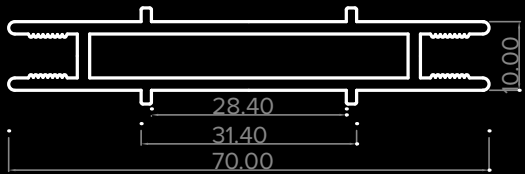

Suitable for Eurocell

AE10/EURO
10mm COUPLER/BUTT JOINT

AEDMA/EURO
MEETING STYLE ADAPTOR

AEBP170/EURO
150° - 170° BAY POLE

AE360
42mm BAY POLE

AEBP150/EURO
120° - 150° BAY POLE

LINK JACK 5
Bay Jack

AEL 6565
65mm SQUARE CORNER POST

AE135/EURO
135° BAY POST