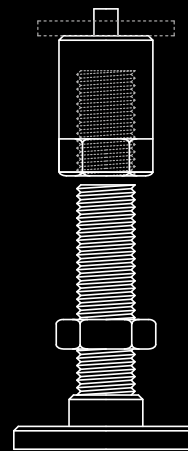

Universal

- Will fit any 70mm PVC Window System
- Trims available in 10 different foils.
- Independently tested by a structural engineer
- Tested/Certified - 10 Year Warranty

10mm $I_x = 11.17\text{cm}^4$
 $I_y = 0.41\text{cm}^4$
AE10/SMART

16mm $I_x = 11.35\text{cm}^4$
 $I_y = 1.26\text{cm}^4$
AE16/SMART

24mm $I_x = 14.30\text{cm}^4$
 $I_y = 3.08\text{cm}^4$
AE24/SMART

Variable $I_x = 7.78\text{cm}^4$ $I_y = 2.85\text{cm}^4$ $\left\{ \begin{array}{l} I_x = 4.31\text{cm}^4 \\ I_y = 0.14\text{cm}^4 \end{array} \right.$
AE120+/SMART

SMART JACK

90° $I_x = 27.14\text{cm}^4$
 $I_y = 8.72\text{cm}^4$
AE90/SMART

Top Adaptor

Bottom Adaptor