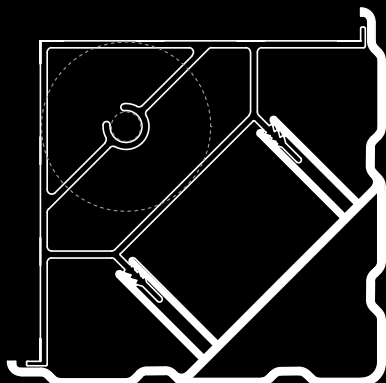

Universal

- Will fit any 70mm PVC Window System
- Trims available in 10 different foils.
- Independently tested by a structural engineer
- Tested/Certified - 10 Year Warranty

10mm $I_x = 11.17\text{cm}^4$
 $I_y = 0.41\text{cm}^4$
AE10/SMART

16mm $I_x = 11.35\text{cm}^4$
 $I_y = 1.26\text{cm}^4$
AE16/SMART

24mm $I_x = 14.30\text{cm}^4$
 $I_y = 3.08\text{cm}^4$
AE24/SMART

Variable $I_x = 7.78\text{cm}^4$ $I_y = 2.85\text{cm}^4$ $\left\{ \begin{array}{l} I_x = 4.31\text{cm}^4 \\ I_y = 0.14\text{cm}^4 \end{array} \right.$
AE120+/SMART

SMART JACK

90° $I_x = 27.14\text{cm}^4$
 $I_y = 8.72\text{cm}^4$
AE90/SMART

Top Adaptor

Bottom Adaptor