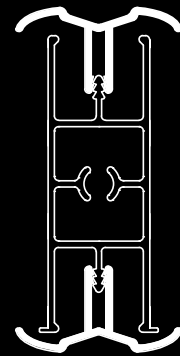

Universal

- Will fit any 70mm PVC Window System
- Trims available in 10 different foils.
- Independently tested by a structural engineer
- Tested/Certified - 10 Year Warranty

10mm $I_x = 11.17\text{cm}^4$
 $I_y = 0.41\text{cm}^4$
AE10/SMART

16mm $I_x = 11.35\text{cm}^4$
 $I_y = 1.26\text{cm}^4$
AE16/SMART

24mm $I_x = 14.30\text{cm}^4$
 $I_y = 3.08\text{cm}^4$
AE24/SMART

Variable $I_x = 7.78\text{cm}^4$ $I_y = 2.85\text{cm}^4$ $\left\{ \begin{array}{l} I_x = 4.31\text{cm}^4 \\ I_y = 0.14\text{cm}^4 \end{array} \right.$
AE120+/SMART

SMART JACK

90° $I_x = 27.14\text{cm}^4$
 $I_y = 8.72\text{cm}^4$
AE90/SMART

Top Adaptor

Bottom Adaptor