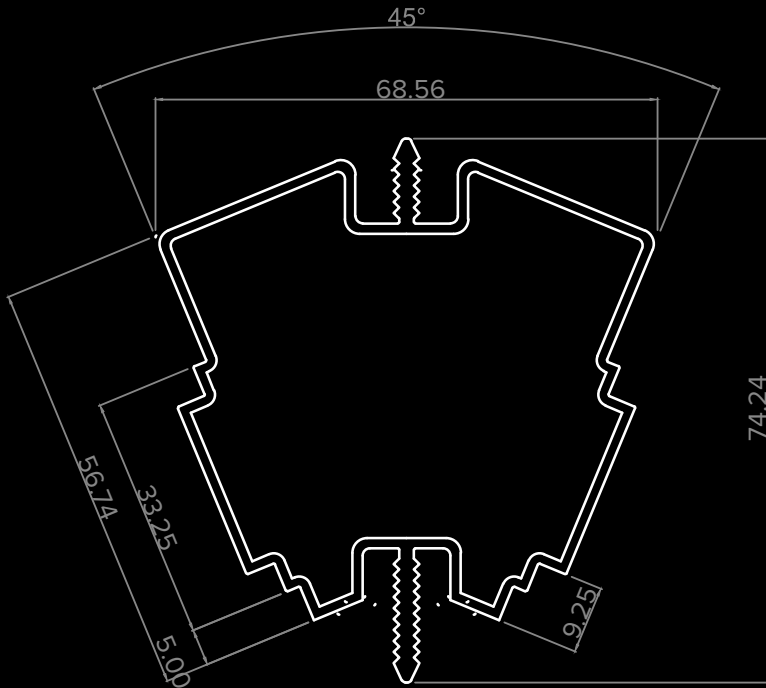

# Suitable for Halo

**AE135AL/FIX**  
A00260 - 6.0 MTR

**AE70AL/VAR**  
A00201 - 6.0 MTR

**AE20AL/COUP**  
A00352 - 5.2 MTR

**AE90B**

**AE10AL/I BONE**  
A00307 - 6.3 MTR