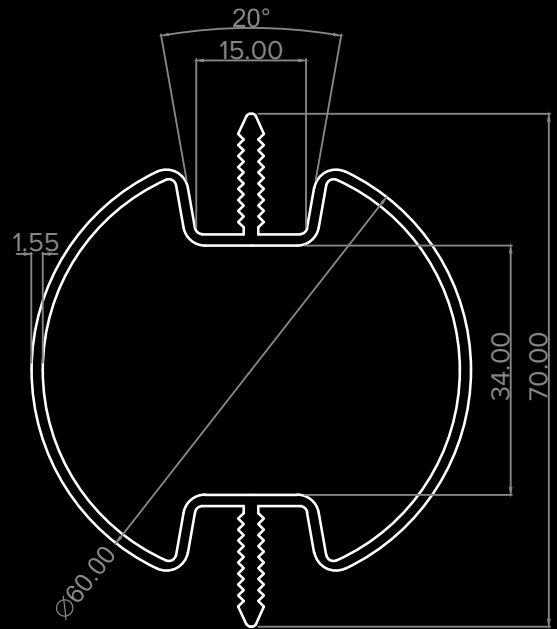

# Suitable for Halo

**AE135AL/FIX**  
A00260 - 6.0 MTR

**AE70AL/VAR**  
A00201 - 6.0 MTR

**AE20AL/COUP**  
A00352 - 5.2 MTR

**AE90B**

**AE10AL/I BONE**  
A00307 - 6.3 MTR