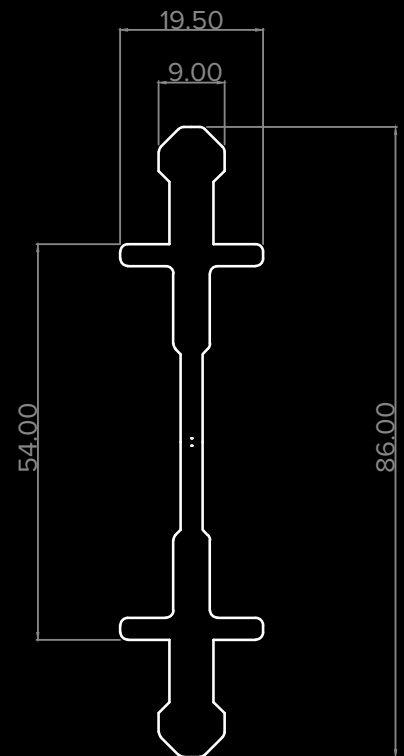

# Suitable for Halo

**AE135AL/FIX**  
A00260 - 6.0 MTR

**AE70AL/VAR**  
A00201 - 6.0 MTR

**AE20AL/COUP**  
A00352 - 5.2 MTR

**AE90B**

**AE10AL/I BONE**  
A00307 - 6.3 MTR