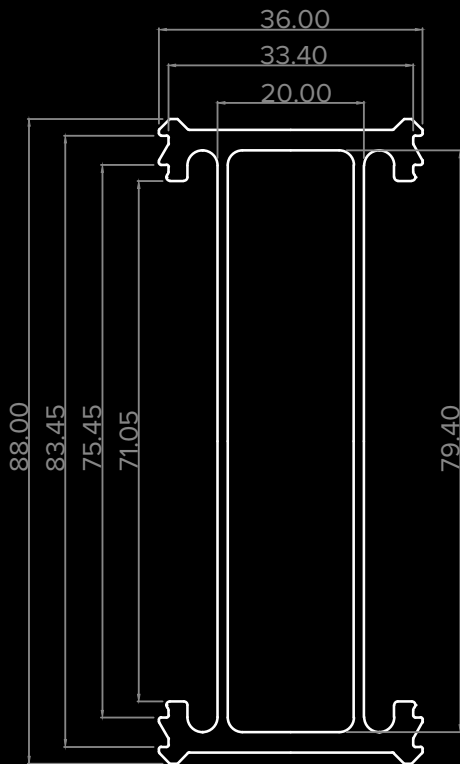

# Suitable for Halo

**AE135AL/FIX**  
A00260 - 6.0 MTR

**AE70AL/VAR**  
A00201 - 6.0 MTR

**AE20AL/COUP**  
A00352 - 5.2 MTR

**AE90B**

**AE10AL/I BONE**  
A00307 - 6.3 MTR