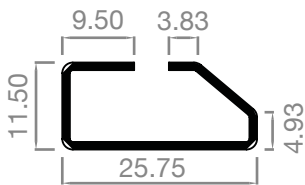

STEEL REINFORCEMENT SUITABLE FOR:

Aluplast

AE2508GS
T SASH
SA75/SA52