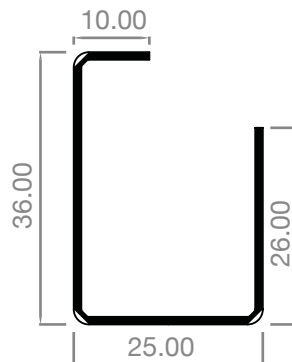

The fabricator's friend

STEEL REINFORCEMENT SUITABLE FOR:

Aluplast

AE2508GS
T SASH
SA75/SA52

AE2520GS
INT OUTER FRAME
OF60

QR30S
T & T SASH
SA77

AE3129GS
OF75

AE2526GS/LIP
Large Outer Frame
OF75

AE3015GS
TM70/ZM70

AE3025GS
TM80/ZM80

AE2627GS
TM80/ZM80

AE3153GS
Outward Open Door Sash
DS85/DS105

STEEL REINFORCEMENT SUITABLE FOR:

Aluplast

32MM X 53MM DOOR SECTION

AE3153GS/SU18
(128 X 1.2 X 1780MM)