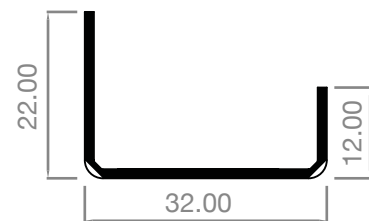

QR30S
T & T SASH
SA77