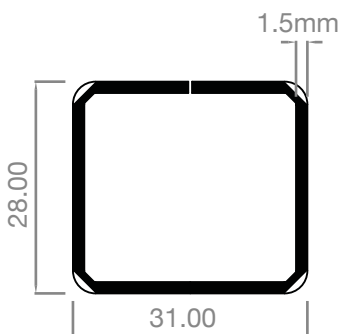

AE3129GS
OF75