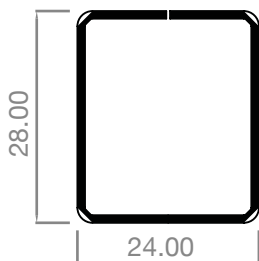

AE3015GS
TM70/ZM70

AE3025GS
TM80/ZM80

AE2627GS
TM80/ZM80

AE3153GS
Outward Open Door Sash
DS85/DS105

STEEL REINFORCEMENT SUITABLE FOR:

Aluplast

32MM X 53MM DOOR SECTION

AE3153GS/SU18
(128 X 1.2 X 1780MM)