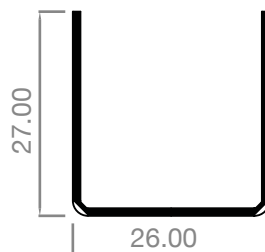

AE3015GS
TM70/ZM70

AE3025GS
TM80/ZM80

AE2627GS
TM80/ZM80

AE3153GS
Outward Open Door Sash
DS85/DS105

STEEL REINFORCEMENT SUITABLE FOR:

Aluplast

32MM X 53MM DOOR SECTION

AE3153GS/SU18
(128 X 1.2 X 1780MM)