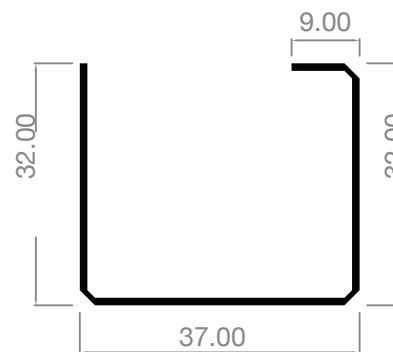

AEBRI6S

Glazed Tilt/Turn
Transom/Mullion