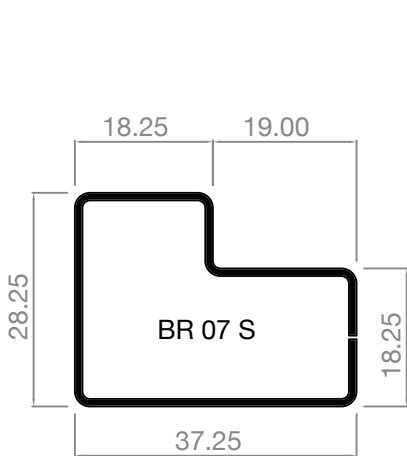

STEEL REINFORCEMENT SUITABLE FOR:

Spectus Elite 70 & Fully Reversible

AE2837GS
ovolo/bevel lge outer
& lge T & Z