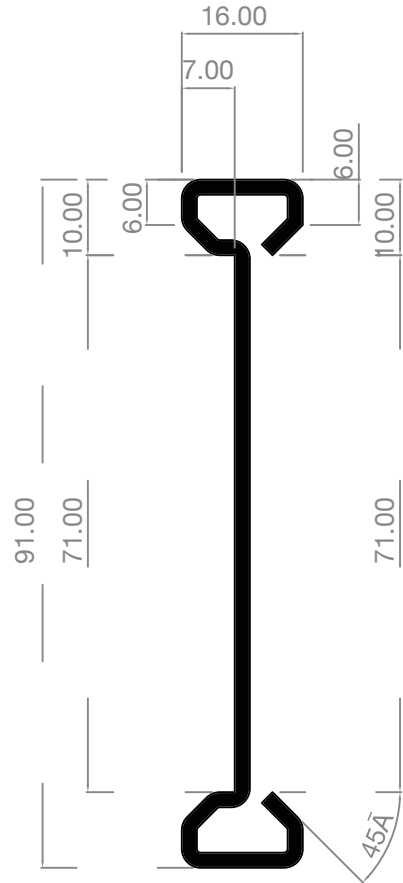

STEEL REINFORCEMENT SUITABLE FOR:

Spectus Elite 70 & Fully Reversible

Pas 24 tested
in bigger windows

Cut-to-size lengths
saves time & no waste

Rapid delivery
service

Why buy
STEEL from
a **plastic**
supplier?

AE2837GS
ovolo/bevel lge outer
& lge T & Z

AE/BR35S
T & Z casement
& bevel/ovolo

AE748S
coupler

AE4020GS
ovolo int T & Z
& int outer

AE/BR20S
bevel &
ovolo slim, T & Z

AE33GS
tilt/turn

AE90B

AE360

AEBR06S

Glazed
Outer Frame

AEBRI3S

Rev Sash

AEBRI6S

Glazed Tilt/Turn
Transom/Mullion

STEEL REINFORCEMENT SUITABLE FOR:

Spectus Elite 70 & Fully Reversible

37MM X 44MM DOOR SECTION

AEBPP06/SL18
(MATERIAL 2.0MM H.D.G.M.S.)