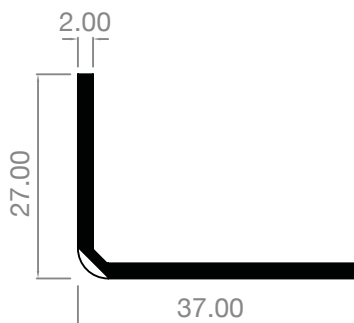

AEBRI3S

Rev Sash