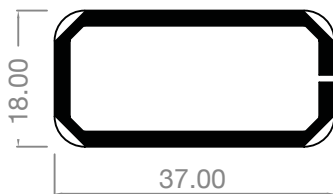

AE/BR45S
bevel mid T & Z
& ovolo T & Z
& door sash T & Z

STEEL REINFORCEMENT SUITABLE FOR:

Spectus Elite 70 & Fully Reversible

AEBR205/BX102

Dummy Transom
Rev Outer Frame

AEBRI6S

Reversible T & Z
Transom/Mullion

37MM X 44MM DOOR SECTION

AEBPP06/SL18
(MATERIAL 2.0MM H.D.G.M.S.)