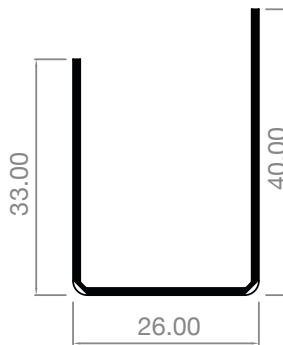

AE4033GS
50L2,5T2,5F2

Large Outer & Med. T & Z