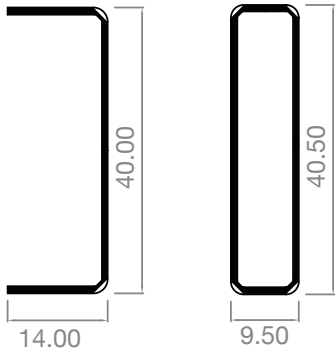

STEEL REINFORCEMENT SUITABLE FOR:

Synseal Legend 70

AE4015GS AE4210GS
5F1,50L1,5T1

Slim T & Z & Slim Outer

AE2212GS 5F5
& 5V8

Slim Outer & T Sash
Multi Chambered!