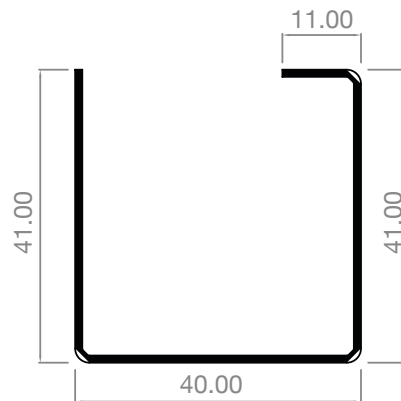

Int Outer

**AE4033GS**  
**50L2,5T2,5F2**

Large Outer & Med. T & Z

**AE7335 5V2**

T Vent

**AE4030GS**  
**5TT1**

Tilt & Turn

**AE4040GS/IW**  
**5DV2,5DVI**

## 40MM X 40MM X 12MM DOOR SECTION

AE4040GS/MPN  
(119 X 1.2 X 1740MM)