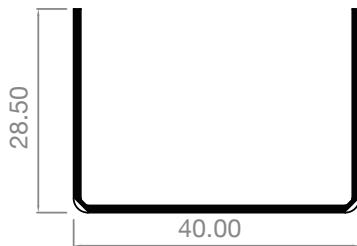

AE4030GS
5TT1

Tilt & Turn