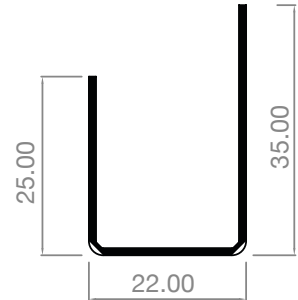

Int Outer

**AE4033GS**  
**50L2,5T2,5F2**

Large Outer & Med. T & Z

**AE7335 5V2**

T Vent

**AE4030GS**  
**5TT1**

Tilt & Turn

**AE4040GS/IW**  
**5DV2,5DVI**

## 40MM X 40MM X 12MM DOOR SECTION

AE4040GS/MPN  
(119 X 1.2 X 1740MM)