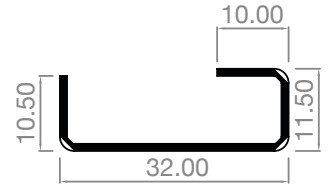

AEQRIOS 5F6

Large Outer
Multi Chambered