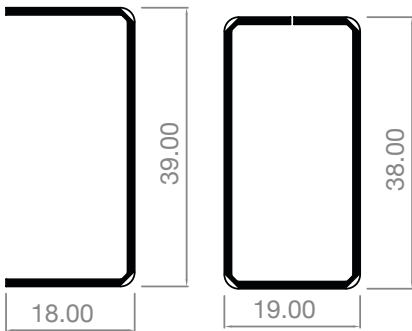

# Synseal Legend 70

**AE4015GS AE4210GS**  
**5F1,50L1,5T1**

Slim T & Z & Slim Outer

**AE2212GS 5F5**  
**& 5V8**

Slim Outer & T Sash  
Multi Chambered!

**AEQRIOS 5F6**

Large Outer  
Multi Chambered

**AE4020GS AE3819GS**  
**5F3**

## 40MM X 40MM X 12MM DOOR SECTION

AE4040GS/MPN  
(119 X 1.2 X 1740MM)