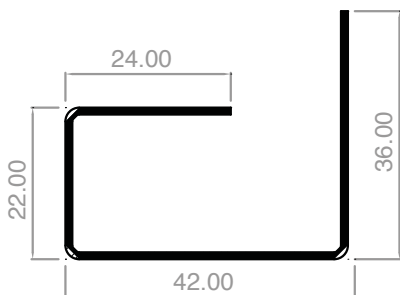

AE4136GS
RS81 for F72/OL72