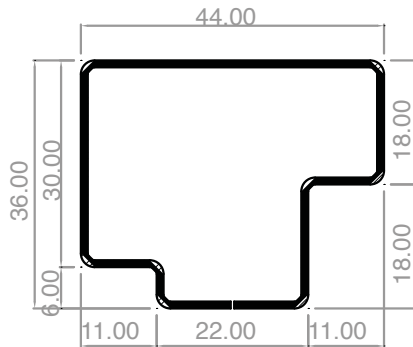

AE4436GS
RS72 for F72