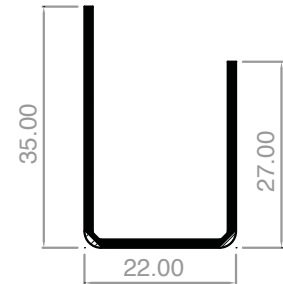

AE7335
RS75 for V71