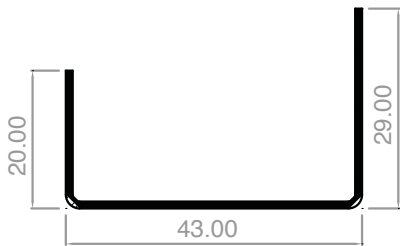

AE4329GS
RS77 for TT71