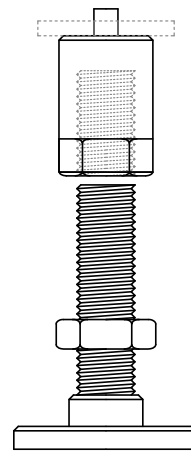

Universal

- Will fit any 70mm PVC Window System
- Trims available in 10 different foils.
- Independently tested by a structural engineer
- Tested/Certified - 10 Year Warranty

10mm $I_x = 11.17\text{cm}^4$
 $I_y = 0.41\text{cm}^4$
AE10/SMART

16mm $I_x = 11.35\text{cm}^4$
 $I_y = 1.26\text{cm}^4$
AE16/SMART

24mm $I_x = 14.30\text{cm}^4$
 $I_y = 3.08\text{cm}^4$
AE24/SMART

Variable $I_x = 7.78\text{cm}^4$ $I_y = 2.85\text{cm}^4$ $\left\{ \begin{array}{l} I_x = 4.31\text{cm}^4 \\ I_y = 0.14\text{cm}^4 \end{array} \right.$
AE120+/SMART

SMART JACK

90° $I_x = 27.14\text{cm}^4$
 $I_y = 8.72\text{cm}^4$
AE90/SMART

Top Adaptor

Bottom Adaptor