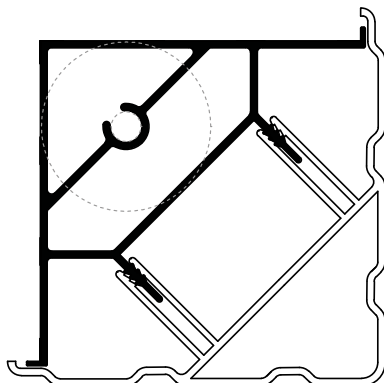

Universal

- Will fit any 70mm PVC Window System
- Trims available in 10 different foils.
- Independently tested by a structural engineer
- Tested/Certified - 10 Year Warranty

10mm $I_x = 11.17\text{cm}^4$
 $I_y = 0.41\text{cm}^4$
AE10/SMART

16mm $I_x = 11.35\text{cm}^4$
 $I_y = 1.26\text{cm}^4$
AE16/SMART

24mm $I_x = 14.30\text{cm}^4$
 $I_y = 3.08\text{cm}^4$
AE24/SMART

Variable $I_x = 7.78\text{cm}^4$ $I_y = 2.85\text{cm}^4$ $\left\{ \begin{array}{l} I_x = 4.31\text{cm}^4 \\ I_y = 0.14\text{cm}^4 \end{array} \right.$
AE120+/SMART

SMART JACK

90° $I_x = 27.14\text{cm}^4$
 $I_y = 8.72\text{cm}^4$
AE90/SMART

Top Adaptor

Bottom Adaptor