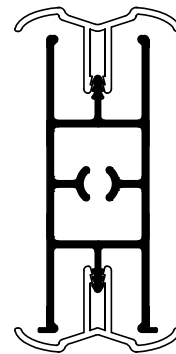

Universal

- Will fit any 70mm PVC Window System
- Trims available in 10 different foils.
- Independently tested by a structural engineer
- Tested/Certified - 10 Year Warranty

10mm $I_x = 11.17\text{cm}^4$
 $I_y = 0.41\text{cm}^4$
AE10/SMART

16mm $I_x = 11.35\text{cm}^4$
 $I_y = 1.26\text{cm}^4$
AE16/SMART

24mm $I_x = 14.30\text{cm}^4$
 $I_y = 3.08\text{cm}^4$
AE24/SMART

Variable $I_x = 7.78\text{cm}^4$ $I_y = 2.85\text{cm}^4$ $\left\{ \begin{array}{l} I_x = 4.31\text{cm}^4 \\ I_y = 0.14\text{cm}^4 \end{array} \right.$
AE120+/SMART

SMART JACK

90° $I_x = 27.14\text{cm}^4$
 $I_y = 8.72\text{cm}^4$
AE90/SMART

Top Adaptor

Bottom Adaptor