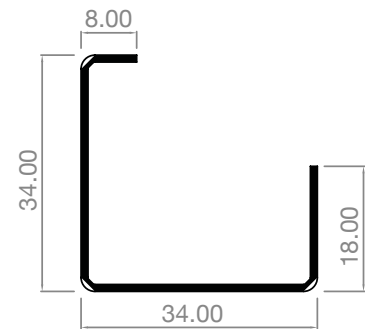

STEEL REINFORCEMENT SUITABLE FOR:

Selecta Advance 70