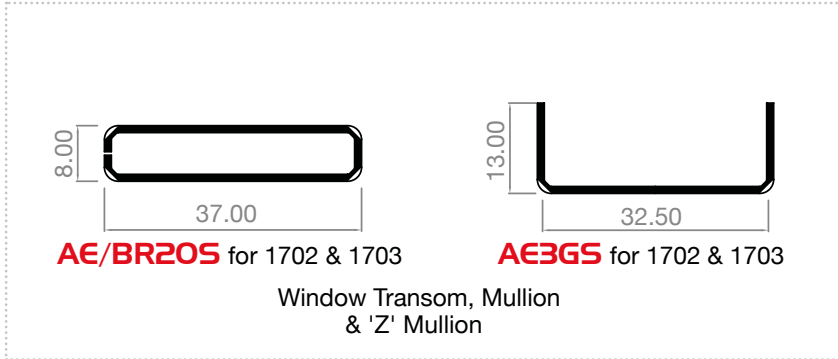

STEEL REINFORCEMENT SUITABLE FOR:

Selecta Advance 70