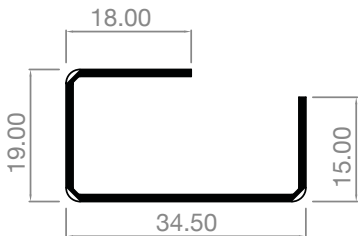

STEEL REINFORCEMENT SUITABLE FOR:

Selecta Advance 70