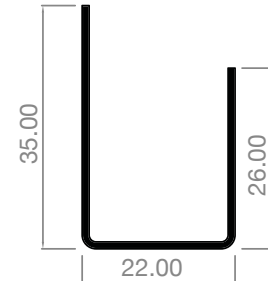

STEEL REINFORCEMENT SUITABLE FOR:

Selecta Advance 70