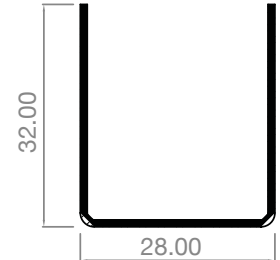

STEEL REINFORCEMENT SUITABLE FOR:

Selecta Advance 70