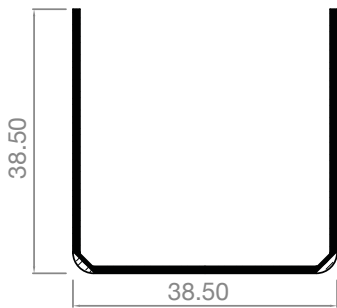

STEEL REINFORCEMENT SUITABLE FOR:

Selecta Advance 70