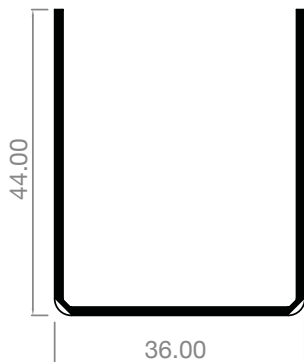

STEEL REINFORCEMENT SUITABLE FOR:

Selecta Advance 70