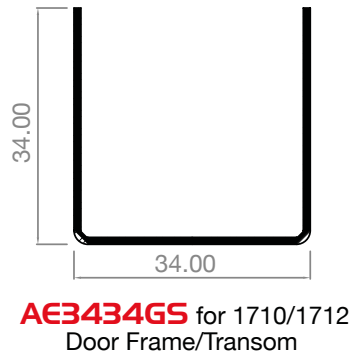

STEEL REINFORCEMENT SUITABLE FOR:

Selecta Advance 70