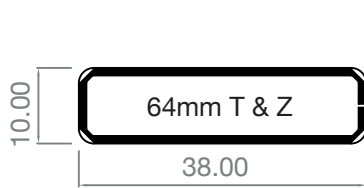

STEEL REINFORCEMENT SUITABLE FOR:

Veka FS

AE4010GS