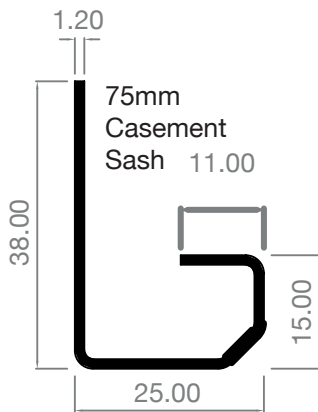

---

The fabricator's friend

STEEL REINFORCEMENT SUITABLE FOR:

Veka FS

**AE4010GS**

**AE1838GS**

**AE3814GS/HD3**

**AE3338GS/HD3**