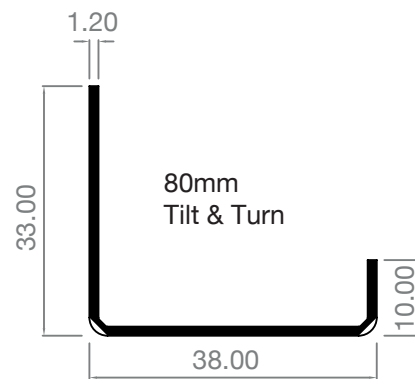

---

The fabricator's friend

STEEL REINFORCEMENT SUITABLE FOR:

Veka FS

**AE4010GS**

**AE1838GS**

**AE3814GS/HD3**

**AE3338GS/HD3**