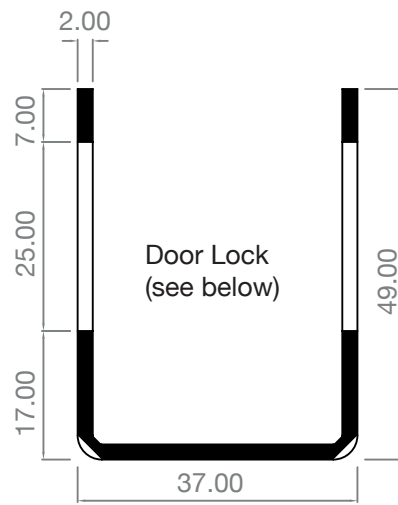

AE3338GS/HD3

AE3749GS/SLHD