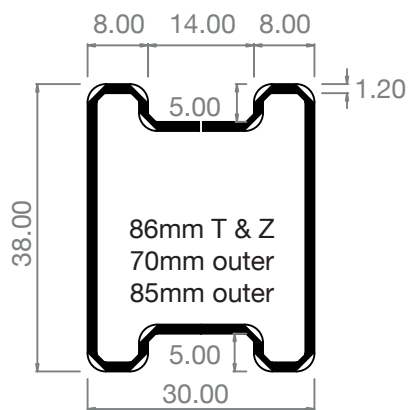

---

The fabricator's friend

STEEL REINFORCEMENT SUITABLE FOR:

Veka FS

**AE4010GS**

**AE1838GS**

**AE3814GS/HD3**

**AE3338GS/HD3**